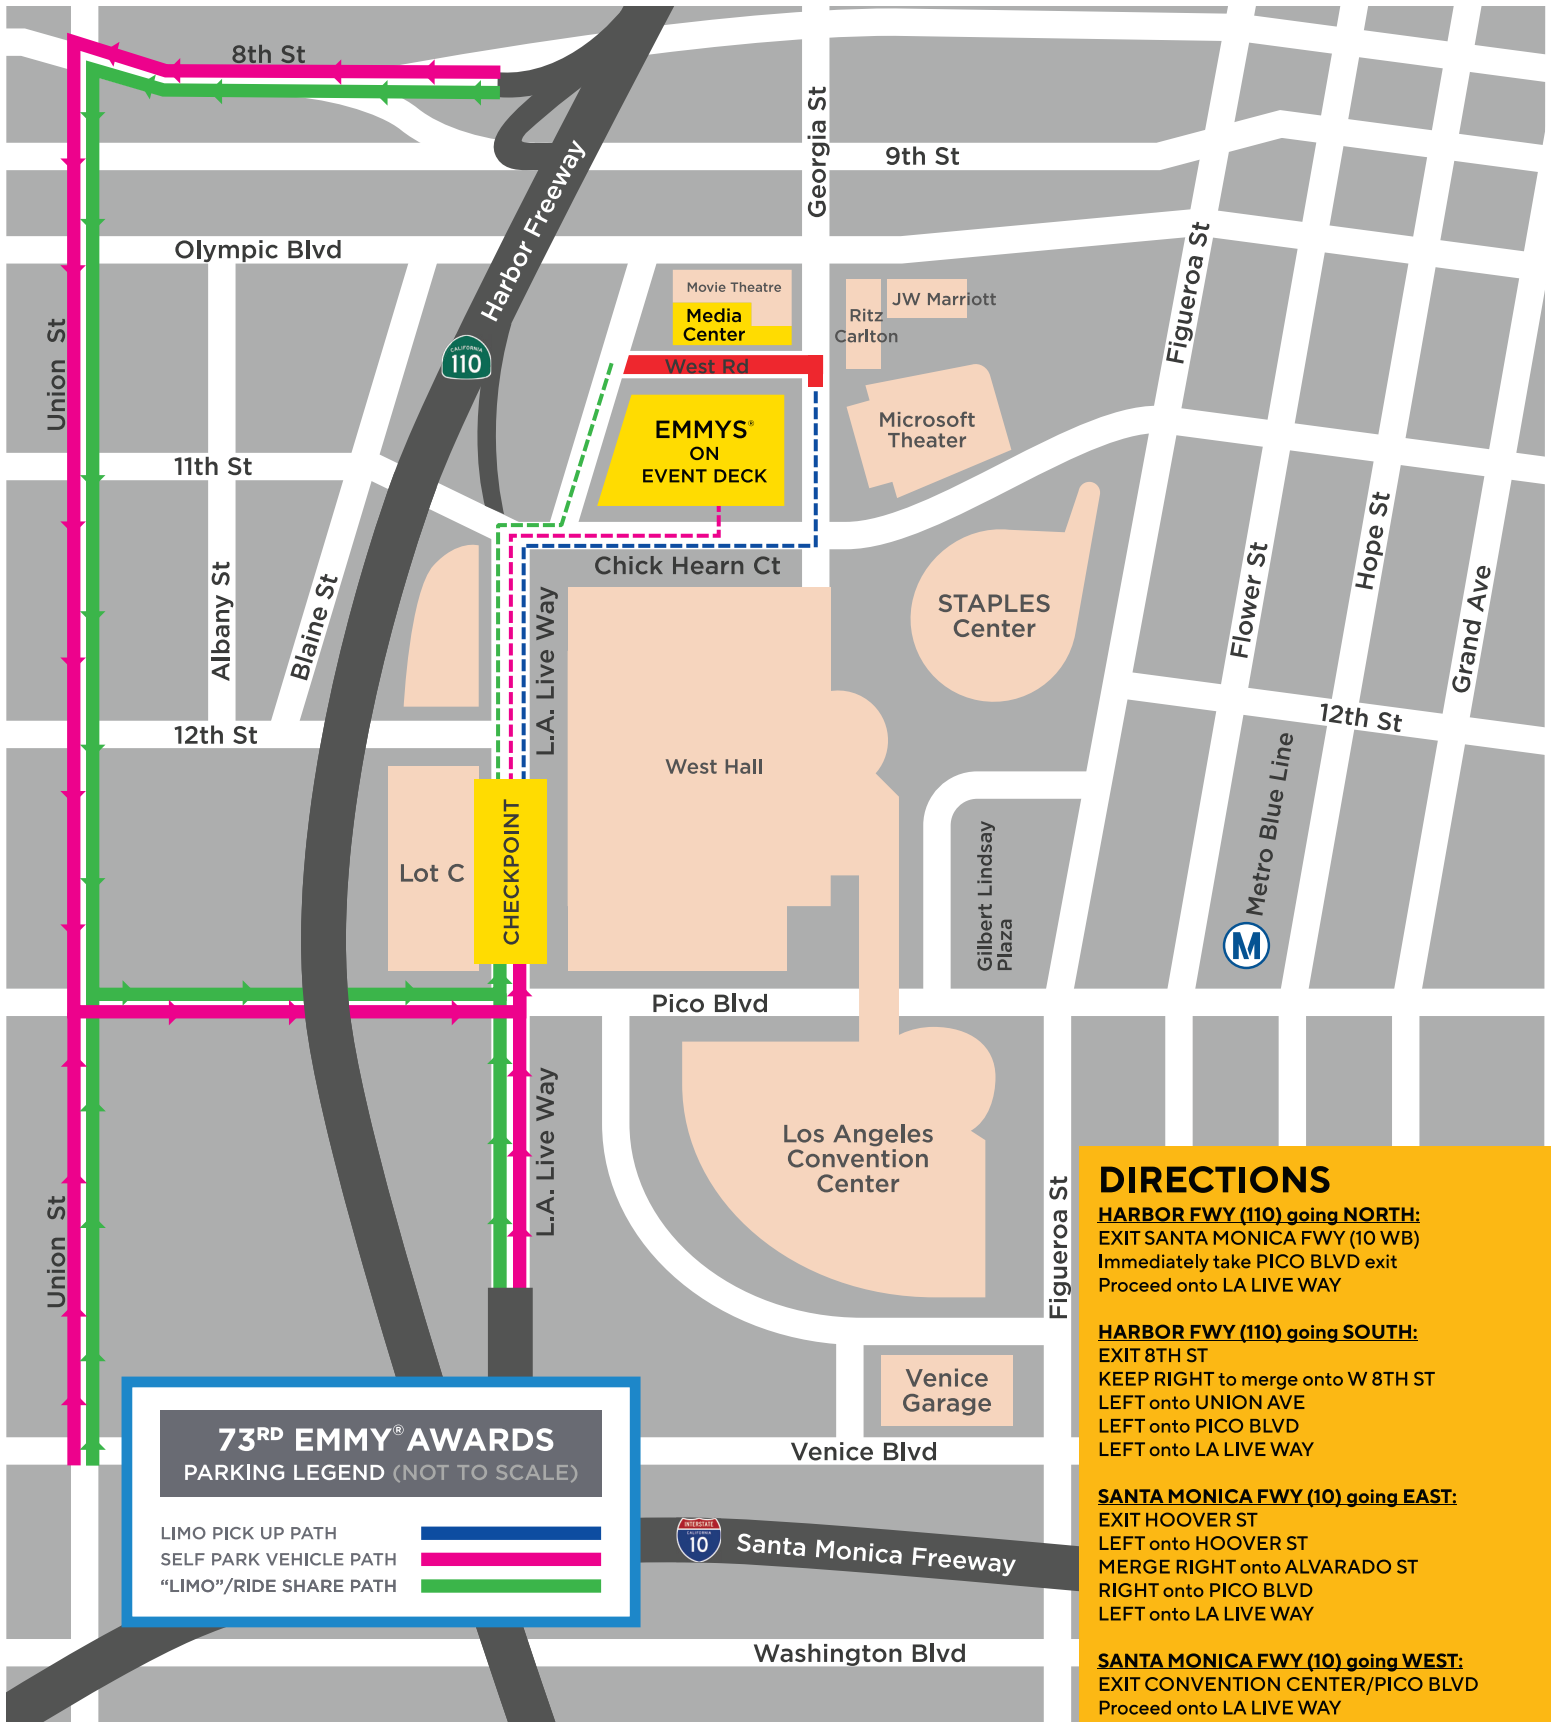

EMMYS® 2021 TELECAST ARRIVALS MAP

ALL vehicles attending the 73rd Emmys must enter through the vehicle checkpoint.
 Closest approximate address to checkpoint: West Pico Boulevard & L.A. Live Way.
 For entry into the checkpoint, be ready to show your QR code ticket on the AXS app.

73RD EMMY® AWARDS PARKING LEGEND (NOT TO SCALE)

- LIMO PICK UP PATH
- SELF PARK VEHICLE PATH
- "LIMO"/RIDE SHARE PATH

DIRECTIONS

HARBOR FWY (110) going NORTH:
 EXIT SANTA MONICA FWY (10 WB)
 Immediately take PICO BLVD exit
 Proceed onto LA LIVE WAY

HARBOR FWY (110) going SOUTH:
 EXIT 8TH ST
 KEEP RIGHT to merge onto W 8TH ST
 LEFT onto UNION AVE
 LEFT onto PICO BLVD
 LEFT onto LA LIVE WAY

SANTA MONICA FWY (10) going EAST:
 EXIT HOOVER ST
 LEFT onto HOOVER ST
 MERGE RIGHT onto ALVARADO ST
 RIGHT onto PICO BLVD
 LEFT onto LA LIVE WAY

SANTA MONICA FWY (10) going WEST:
 EXIT CONVENTION CENTER/PICO BLVD
 Proceed onto LA LIVE WAY