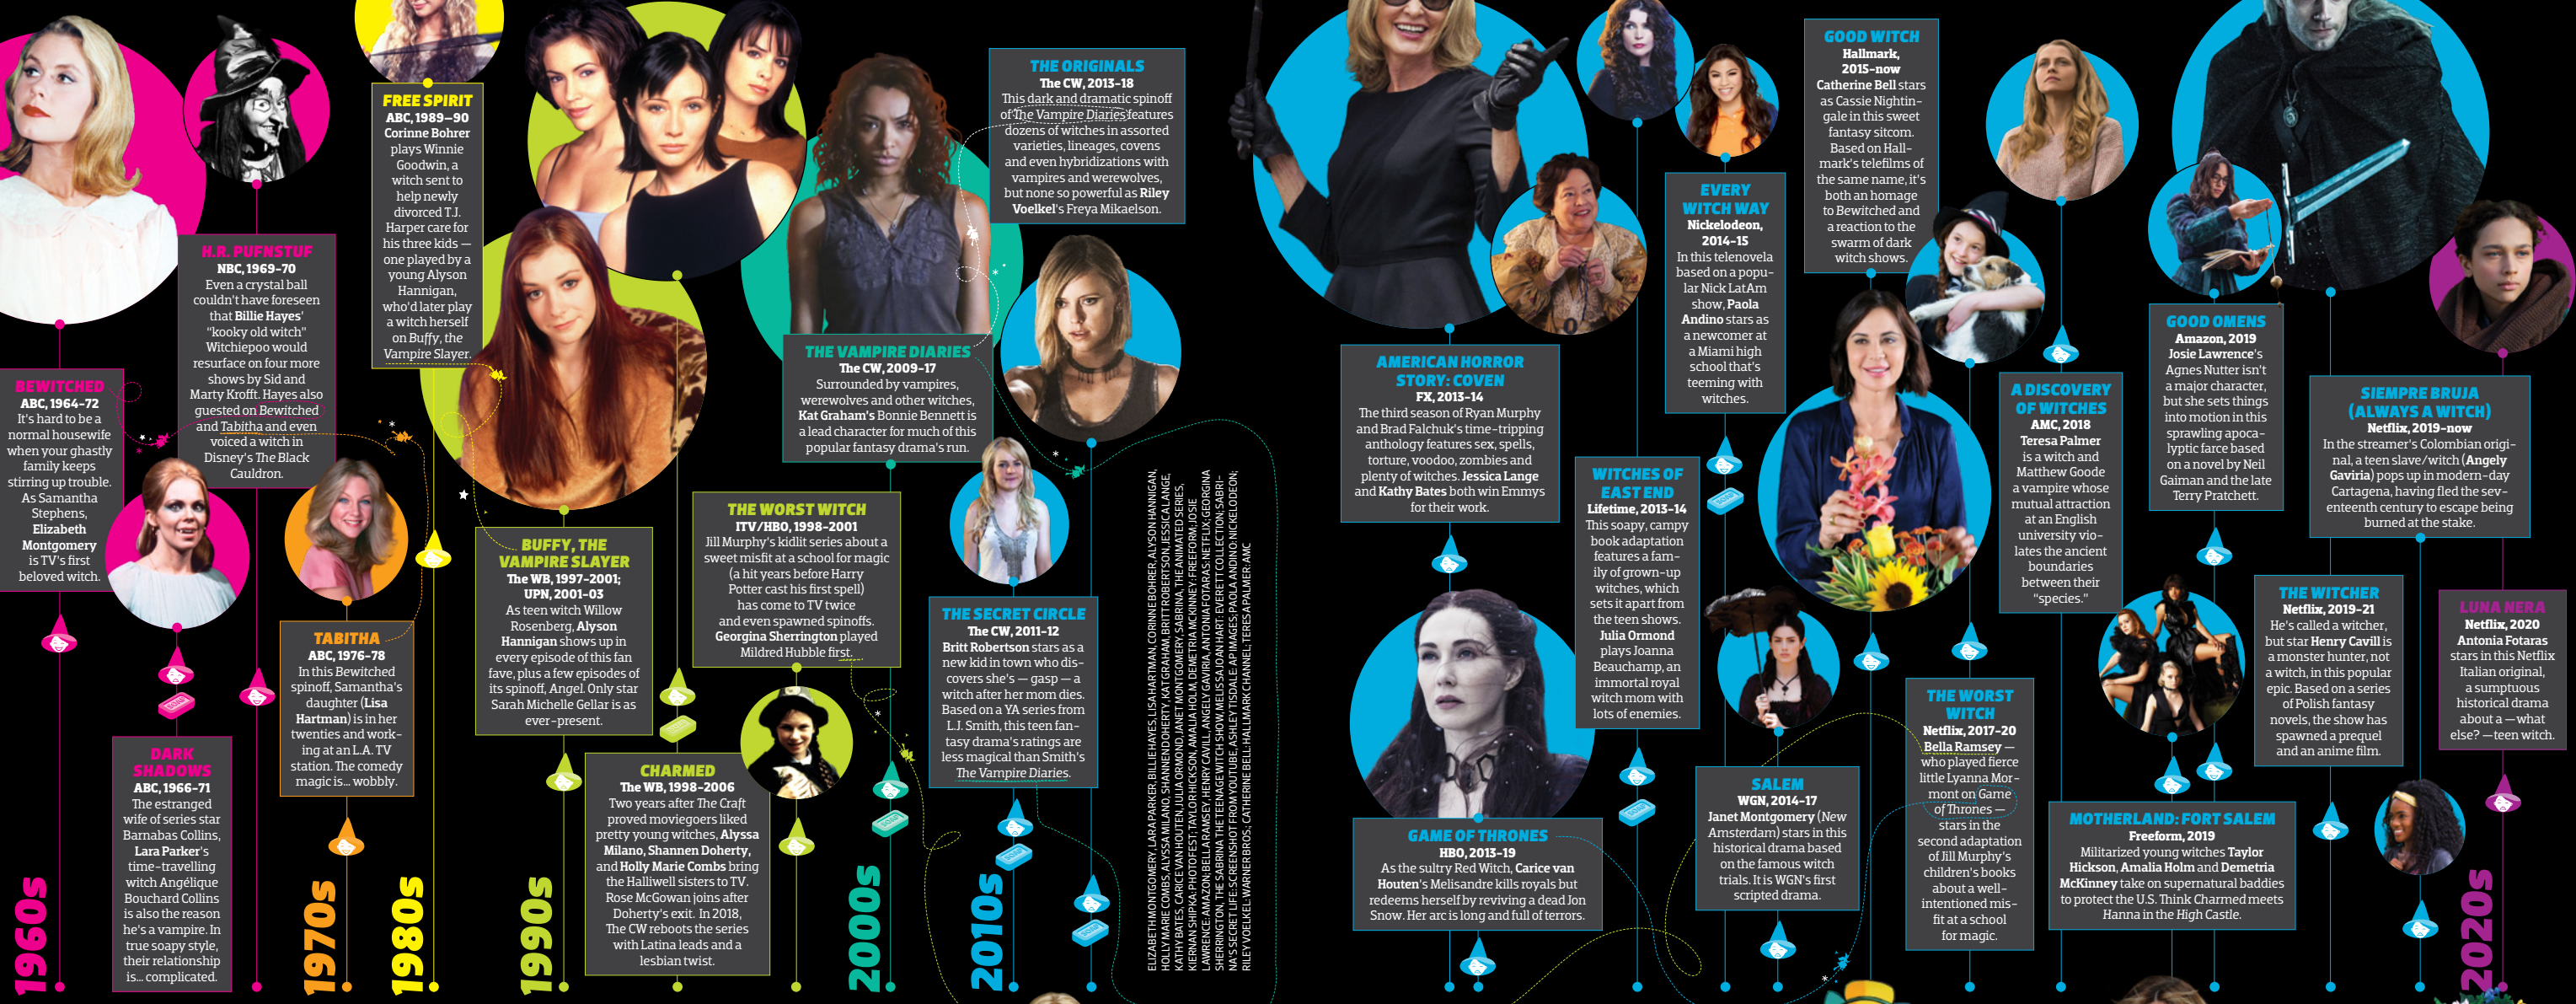

**W**ith bloodsuckers and the braindead overexposed, witches are having a major moment. Finally. After

Samantha stole America's hearts on *Bewitched* in the mid-'60s, it took a while for enchantresses to cast a new spell. Lately, however, sultry

sorceresses (and a few brooding warlocks) are all over TV, riding a hockeystick-shaped broomstick of popularity that lifted off in the late '90s and went stratospheric in the '00s. And why not? Like vampires,

With Halloween around the corner, we've conjured up a coven's worth of witchy shows to keep you spellbound before your television set.

BY **BARAK ZIMMERMAN**  
DESIGN BY **KRISTEN MALE**

Vampires? Zombies? So last decade. Eye of newt? Now you're on trend.

# THEY PUT A SPELL ON US

**LEGEND**

- FUN**
- DARK**
- SOAP**

**THE MANY LIVES OF SABRINA**  
It takes a special kind of magic to conjure so much TV from one teen half-witch, but Sabrina — who debuted in a 1962 issue of Archie's Madhouse — has the touch. Mostly. Here's how she's made TV her medium: